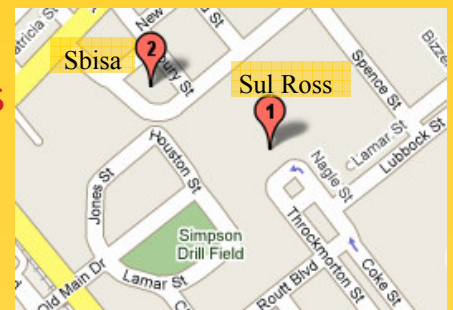

Chinese New Year Celebration

February 20, 2007 (Tuesday)
5 pm—8 pm
Sbisa Dining Hall

Come celebrate the Year of the Pig! A lion dance performance will start from the Sul Ross statue at 5pm and march all the way to Sbisa. There will also be Kung Fu and dance performance, authentic Chinese festive food, movie, calligraphy and so much more!